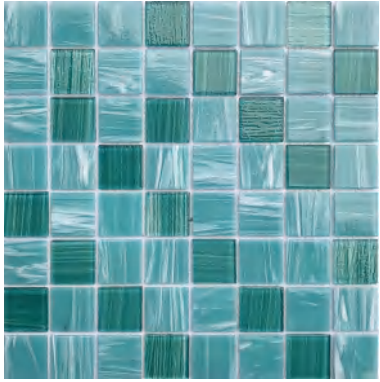

Stella 1½" x 1½"
Cobalt Blue
LSTLA3616

Stella 1" x 1"
Cobalt Blue
LSTLA2316

LSDECO's wonderful mix of color and the brilliance of glass tile, Stella is a sure knockout for any pool or spa. With its 1" x 1" size, it is perfect for step trim, waterline and many other uses.

Stella 1 1/2" x 1 1/2"
Fog Navy Blue
LSTLA3604

Stella 1" x 1"
Fog Sky Blue
LSTLA2303

Stella 1" x 1"
Fog Navy Blue
LSTLA2304

Best Sell

Stella 1 1/2" x 1 1/2"
Topazstone
LSTLA3605

Stella 1" x 1"
Topazstone
LSTLA2305

Stella 1 1/2" x 1 1/2"
Turquoise
LSTLA3606

Stella 1 1/2" x 1 1/2"
Aquamarine
LSTLA3607

Stella 1" x 1"
Turquoise
LSTLA2306

Stella 1" x 1"
Aquamarine
LSTLA2307

Best Sell

Stella 1 1/2" x 1 1/2"
Azure
LSTLA3609

Stella 1" x 1"
Azure
LSTLA2309

Stella 1 1/2" x 1 1/2"
Nature Green
LSTLA3608

Stella 1 1/2" x 1 1/2"
Nature Blue
LSTLA3610

Stella 1" x 1"
Nature Green
LSTLA2308

Stella 1" x 1"
Nature Blue
LSTLA2310

Stella 1 1/2" x 1 1/2"
Fog Turquoise
LSTLA3611