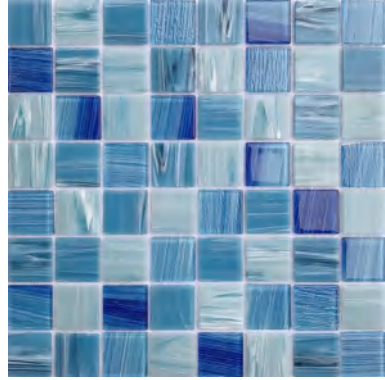

Stella 1½" x 1½"
Cobalt Blue
LSTLA3616

Stella 1" x 1"
Cobalt Blue
LSTLA2316

LSDECO's wonderful mix of color and the brilliance of glass tile, Stella is a sure knockout for any pool or spa. With its 1" x 1" size, it is perfect for step trim, waterline and many other uses.

Stella 1 1/2" x 1 1/2"
Caribbean Blue
LSTLA3601

Stella 1 1/2" x 1 1/2"
Caribbean Azure
LSTLA3602

Stella 1" x 1"
Caribbean Blue
LSTLA2301

Stella 1" x 1"
Caribbean Azure
LSTLA2302

Stella 1 1/2" x 1 1/2"
Fog Sky Blue
LSTLA3603

Stella 1 1/2" x 1 1/2"
Fog Navy Blue
LSTLA3604

Stella 1" x 1"
Fog Sky Blue
LSTLA2303

Stella 1" x 1"
Fog Navy Blue
LSTLA2304

Best Sell

Stella 1 1/2" x 1 1/2"
Topazstone
LSTLA3605

Stella 1" x 1"
Topazstone
LSTLA2305

Stella 1" x 1"
Light Blue
LSTLA2317

Stella 1" x 1"
Royal Blue
LSTLA2318

Best Sell

Stella 1½" x 1½"
Blue Blend
LSTLA3619

Stella 1" x 1"
Blue Blend
LSTLA2319