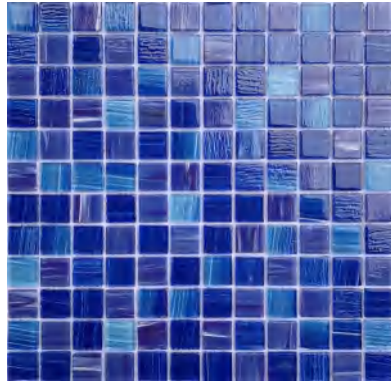

Stella 1½" x 1½"
Cobalt Blue
LSTLA3616

Stella 1" x 1"
Cobalt Blue
LSTLA2316

LSDECO's wonderful mix of color and the brilliance of glass tile, Stella is a sure knockout for any pool or spa. With its 1" x 1" size, it is perfect for step trim, waterline and many other uses.

Stella 1 1/2" x 1 1/2"
Fog Aquamarine
LSTLA3612

Stella 1" x 1"
Fog Turquoise
LSTLA2311

Stella 1" x 1"
Fog Aquamarine
LSTLA2312

Stella 1 1/2" x 1 1/2"
Ocean Blue
LSTLA3613

Stella 1 1/2" x 1 1/2"
Sapphire
LSTLA3614

Stella 1" x 1"
Ocean Blue
LSTLA2313

Stella 1" x 1"
Sapphire
LSTLA2314

Stella 1 1/2" x 1 1/2"
Steel Blue
LSTLA3615

Stella 1" x 1"
Steel Blue
LSTLA2315

Stella 1 1/2" x 1 1/2"
Light Blue
LSTLA3617

Stella 1 1/2" x 1 1/2"
Royal Blue
LSTLA3618

Stella 1" x 1"
Light Blue
LSTLA2317

Stella 1" x 1"
Royal Blue
LSTLA2318

Best Sell

Stella 1½" x 1½"
Blue Blend
LSTLA3619

Stella 1" x 1"
Blue Blend
LSTLA2319