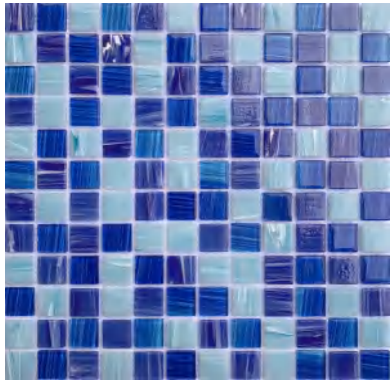

Stella 1½" x 1½"
Cobalt Blue
LSTLA3616

Stella 1" x 1"
Cobalt Blue
LSTLA2316

LSDECO's wonderful mix of color and the brilliance of glass tile, Stella is a sure knockout for any pool or spa. With its 1" x 1" size, it is perfect for step trim, waterline and many other uses.

Stella 1 1/2" x 1 1/2"
Caribbean Blue
LSTLA3601

Stella 1 1/2" x 1 1/2"
Caribbean Azure
LSTLA3602

Stella 1" x 1"
Caribbean Blue
LSTLA2301

Stella 1" x 1"
Caribbean Azure
LSTLA2302

Stella 1 1/2" x 1 1/2"
Fog Sky Blue
LSTLA3603

Stella 1 1/2" x 1 1/2"
Fog Navy Blue
LSTLA3604

Stella 1" x 1"
Fog Sky Blue
LSTLA2303

Stella 1" x 1"
Fog Navy Blue
LSTLA2304

Best Sell

Stella 1 1/2" x 1 1/2"
Topazstone
LSTLA3605

Stella 1" x 1"
Topazstone
LSTLA2305

Stella 1" x 1"
Ocean Blue
LSTLA2313

Stella 1" x 1"
Sapphire
LSTLA2314

Stella 1 1/2" x 1 1/2"
Steel Blue
LSTLA3615

Stella 1" x 1"
Steel Blue
LSTLA2315

Stella 1 1/2" x 1 1/2"
Light Blue
LSTLA3617

Stella 1 1/2" x 1 1/2"
Royal Blue
LSTLA3618