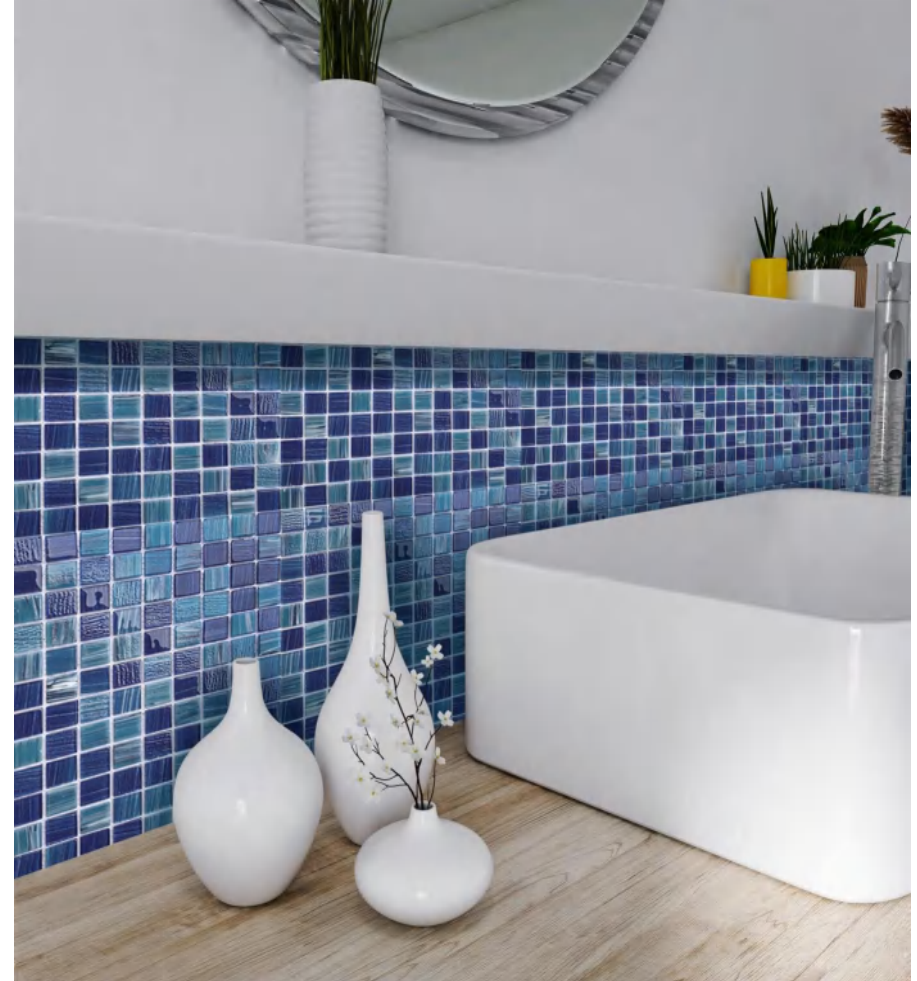

Stella 1½" x 1½"
Cobalt Blue
LSTLA3616

Stella 1" x 1"
Cobalt Blue
LSTLA2316

LSDECO's wonderful mix of color and the brilliance of glass tile, Stella is a sure knockout for any pool or spa. With its 1" x 1" size, it is perfect for step trim, waterline and many other uses.

Stella 1 1/2" x 1 1/2"
Caribbean Blue
LSTLA3601

Stella 1 1/2" x 1 1/2"
Caribbean Azure
LSTLA3602

Stella 1" x 1"
Caribbean Blue
LSTLA2301

Stella 1" x 1"
Caribbean Azure
LSTLA2302

Stella 1 1/2" x 1 1/2"
Fog Sky Blue
LSTLA3603